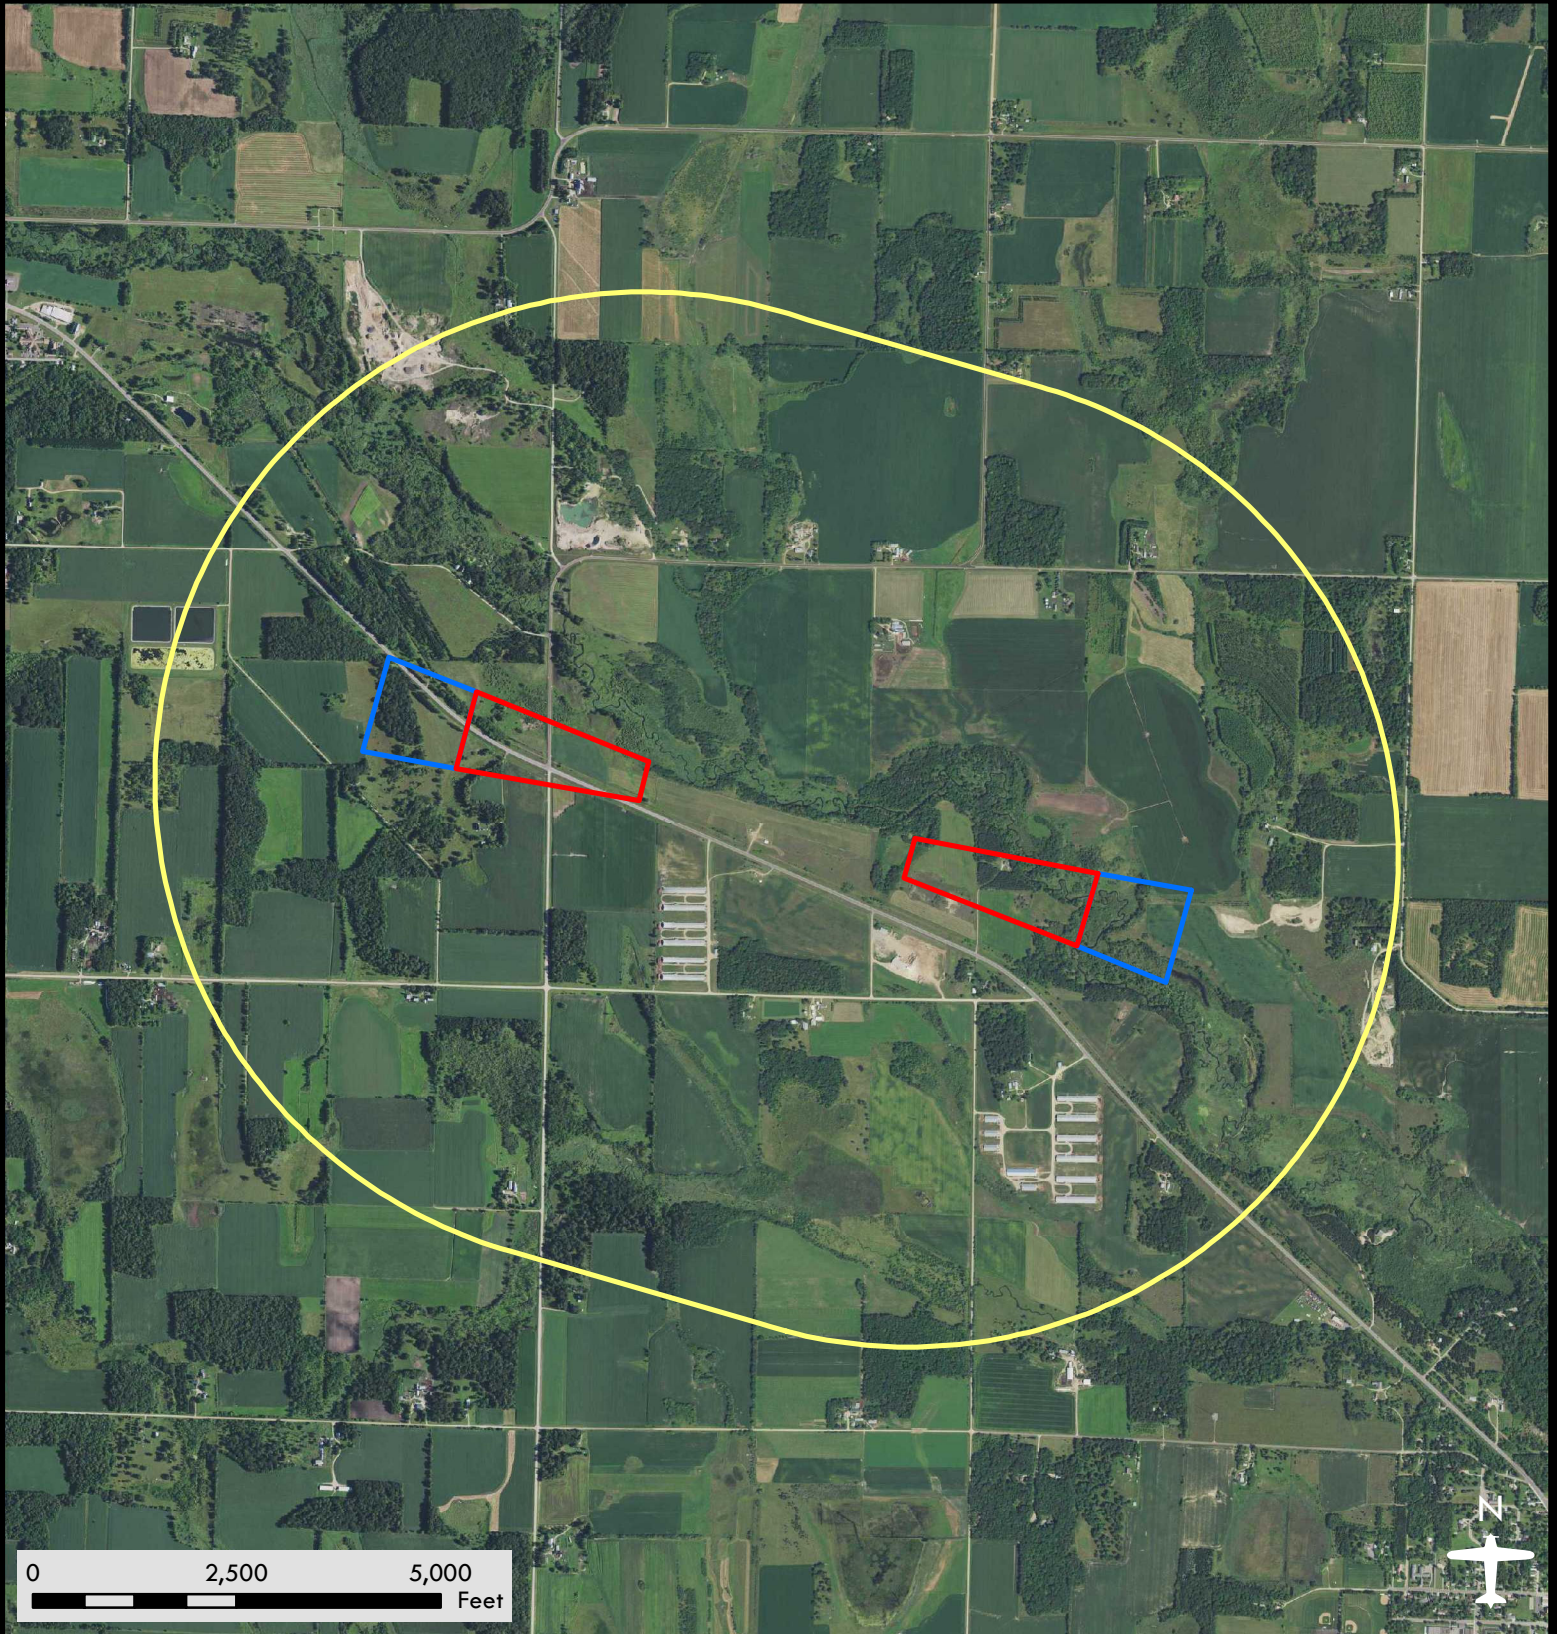

Clarissa Municipal Airport

Airport Safety Zones

Date: 08/08/2018

Legend

-  Zone A
-  Zone B
-  Zone C

DISCLAIMER: This is not an official zoning map. To view the official map and ordinance for this airport, please visit the Airport Zoning Information Warehouse at <https://www.dot.state.mn.us/aero/planning/zoning-warehouse.html>. The State of Minnesota makes no representations or warranties expressed or implied, with respect to the reuse of the data provided herewith regardless of its format or the means of its transmission. There is no guarantee or representation to the user as to the accuracy, currency, suitability, or reliability of this data for any purpose. The user accepts the data "as is." The State of Minnesota assumes no responsibility for loss or damage incurred as a result of any user's reliance on this data. All maps and other material provided herein are protected by copyright. Permission is granted to copy and use the materials herein.